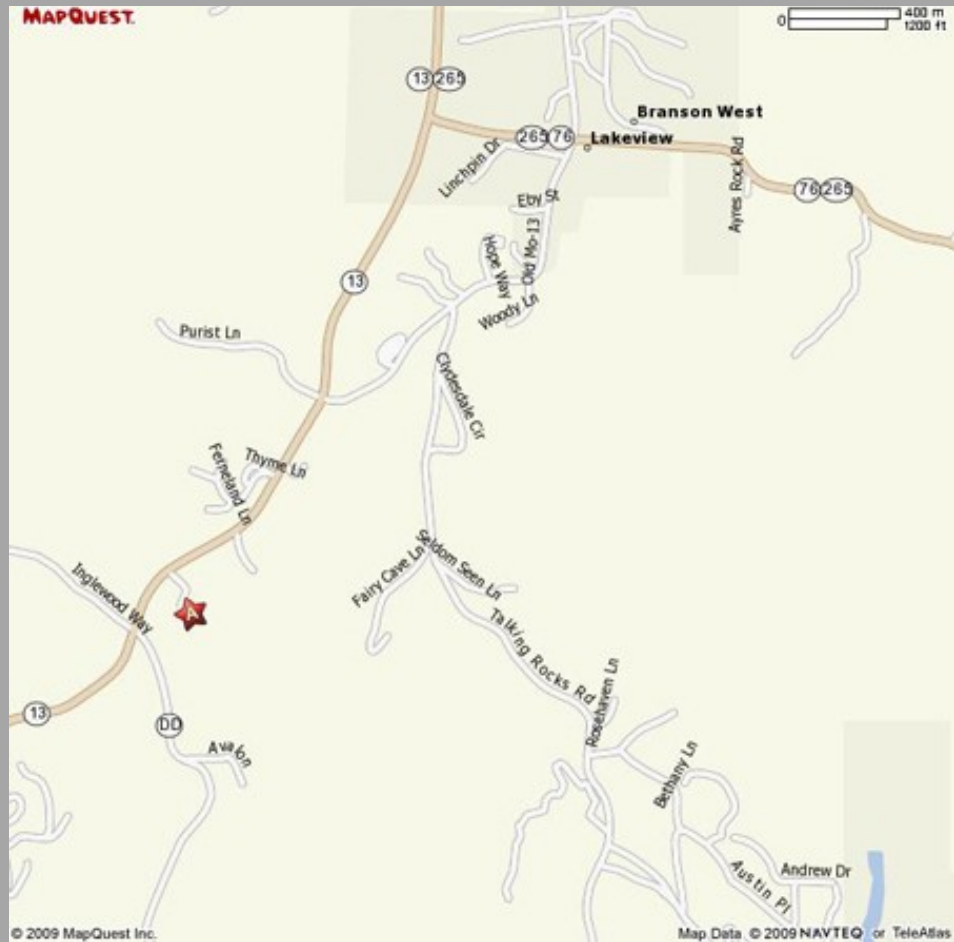

## Branson Haunted Adventure Park

### Address:

236 Predator Lane  
Branson West, Mo 65737

### G.P.S. Coordinates:

Latitude=36.67853  
Longitude=-93.388328

For additional information  
contact us at:  
417.272.0478  
or email us at:  
[predatorworld@tri-lakes.net](mailto:predatorworld@tri-lakes.net)

Map provided by: Mapquest.com